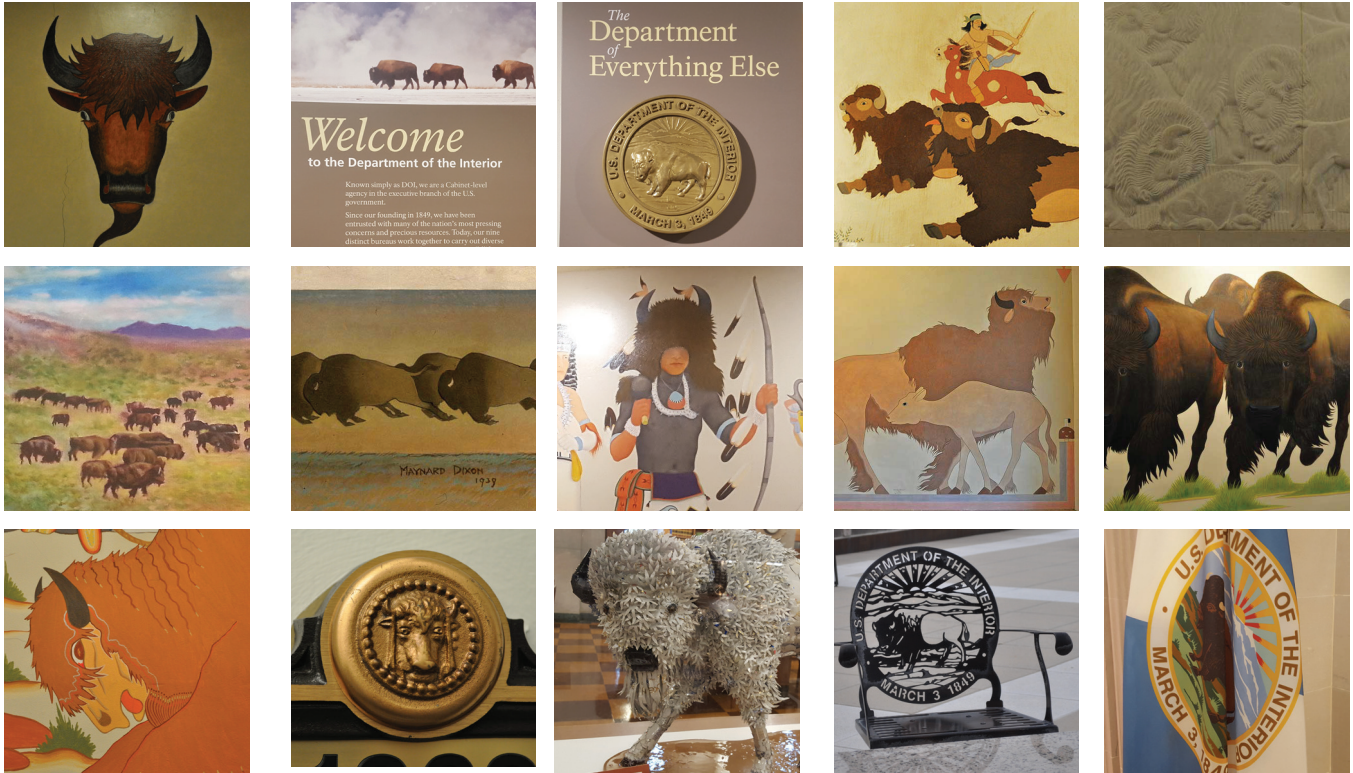

Bison calves are nicknamed "red dogs," because of their orange-red color, which changes to dark brown within a few months. A calf can weigh 30 to 70 pounds at birth. That's a big baby!

American bison live on grasslands and prairies. They are herbivores, which means they only eat plants.

Bison are the largest mammals in North America. An adult male bison stands nearly 6 feet tall and can weigh up to 2,200 pounds—that's almost four times the weight of a piano!

Despite their size, bison are **QUICK!** They can gallop faster than a horse and reach speeds of 35 miles per hour!

Since the late 1800s, the U.S. Department of the Interior has played a key role in conserving bison herds. Public lands managed by Interior support 17 bison herds (nearly 10,000 bison!) in 12 states.

In 2016, the American bison was named the national mammal of the United States.

The U.S. Department of the Interior's official seal originally included an eagle. In 1917, the U.S. Department of the Interior began using a bison instead. Notice how its appearance has changed over the years.