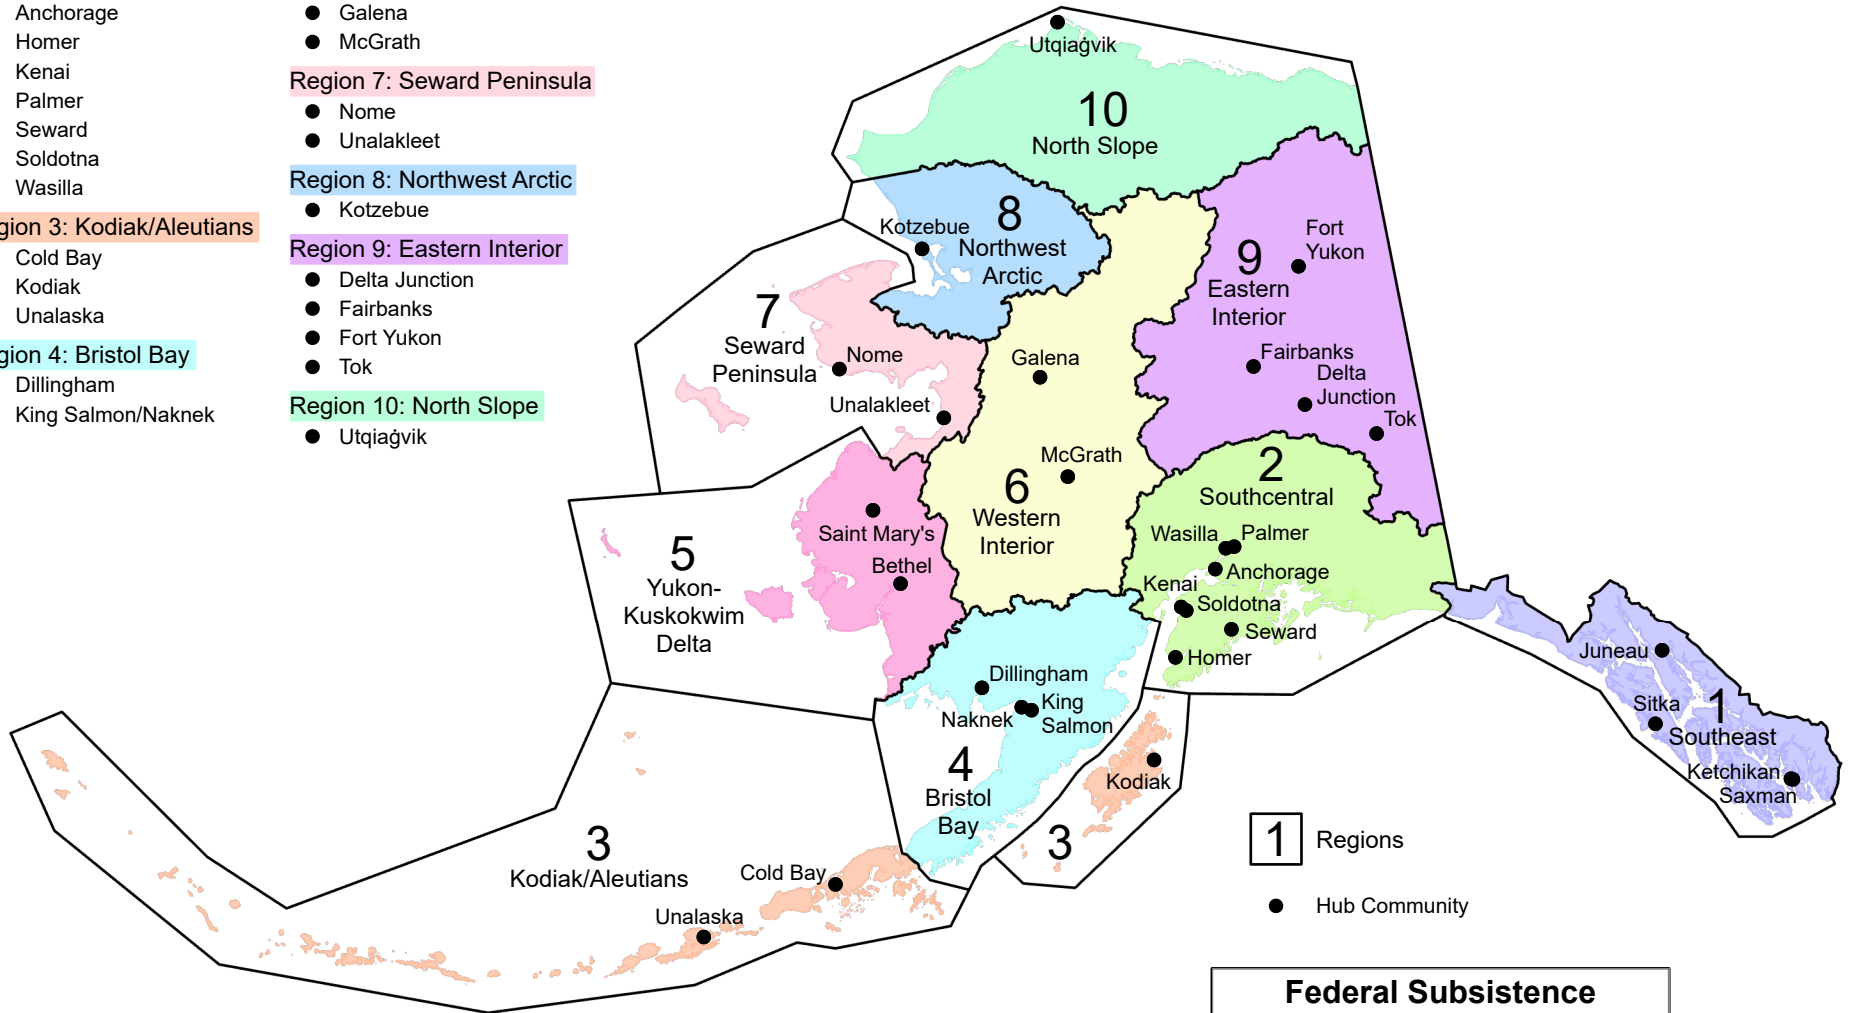

Hub Communities by Region

Region 1: Southeast

- Juneau
- Ketchikan/Saxman
- Sitka

Region 2: Southcentral

- Anchorage
- Homer
- Kenai
- Palmer
- Seward
- Soldotna
- Wasilla

Region 3: Kodiak/Aleutians

- Cold Bay
- Kodiak
- Unalaska

Region 4: Bristol Bay

- Dillingham
- King Salmon/Naknek

Region 5: Yukon-Kuskokwim Delta

- Bethel
- Saint Mary's

Region 6: Western Interior

- Fairbanks
- Galena
- McGrath

Region 7: Seward Peninsula

- Nome
- Unalakleet

Region 8: Northwest Arctic

- Kotzebue

Region 9: Eastern Interior

- Delta Junction
- Fairbanks
- Fort Yukon
- Tok

Region 10: North Slope

- Utqiagvik

1 Regions

● Hub Community

Federal Subsistence Management Program Regional Advisory Council
Regions and hub communities

Updated 08/29/2024